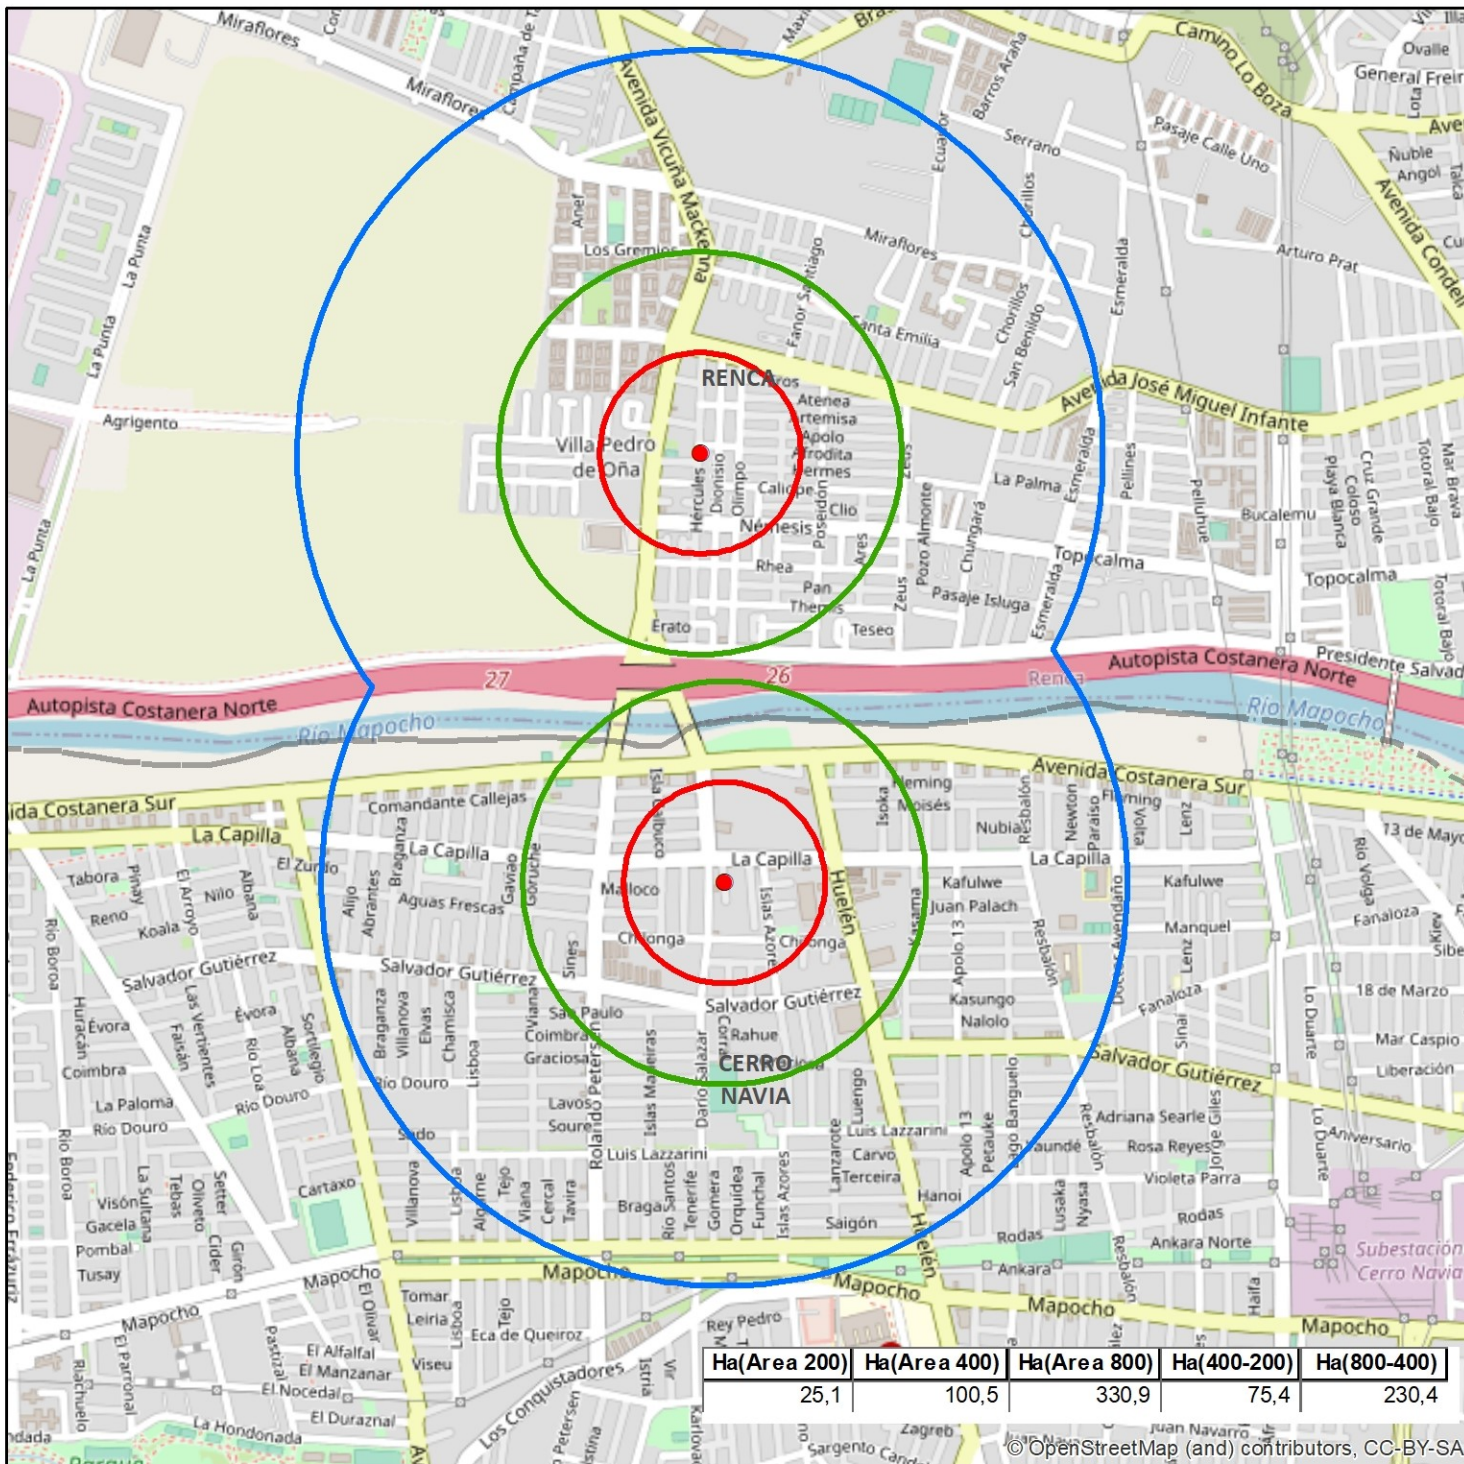

**Agricultural and Livestock Service
Fruit Flies National Detection System**

Metropolitan Region
Cerro Navia Township
January 22, 2022

Legend

Ceratitis capitata detections

- Captures
- 200 m radius area
- 400 m radius area
- 800 m radius area
- ▭ Township limit

Meters
0 125 250

Cartographic Information

SIG Program: ArcGis
Base Map: OpenStreetMap
Datum WGS 84 - Zone 19 S
Scale 1:15.000